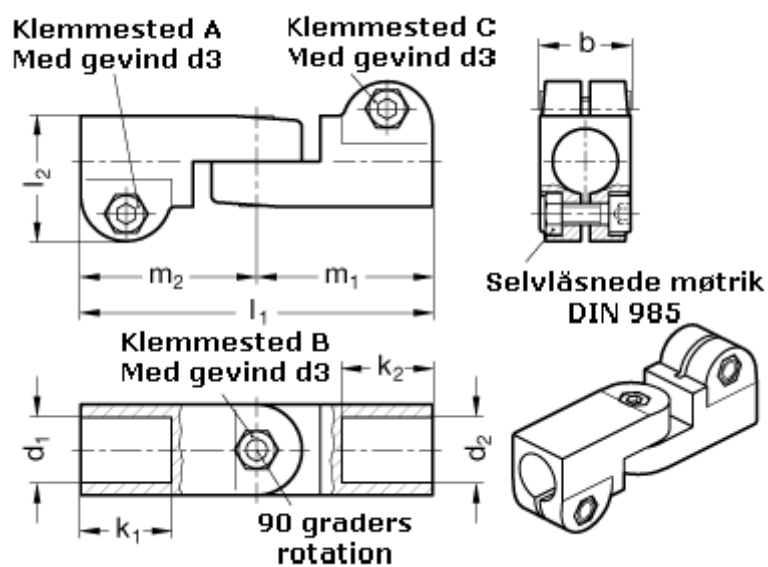

Article number: 20285B14B162BL

Description: E+G Swivel clamp connector joint
GN285-B14-B16-2-BL

Measures

b = 25	m1 = 48.5
d1 = B14	m2 = 48.5
d2 = B16	
d3 = M 6	
k1 = 25	
k2 = 25	
l1 = 97	
l2 = 34.5	